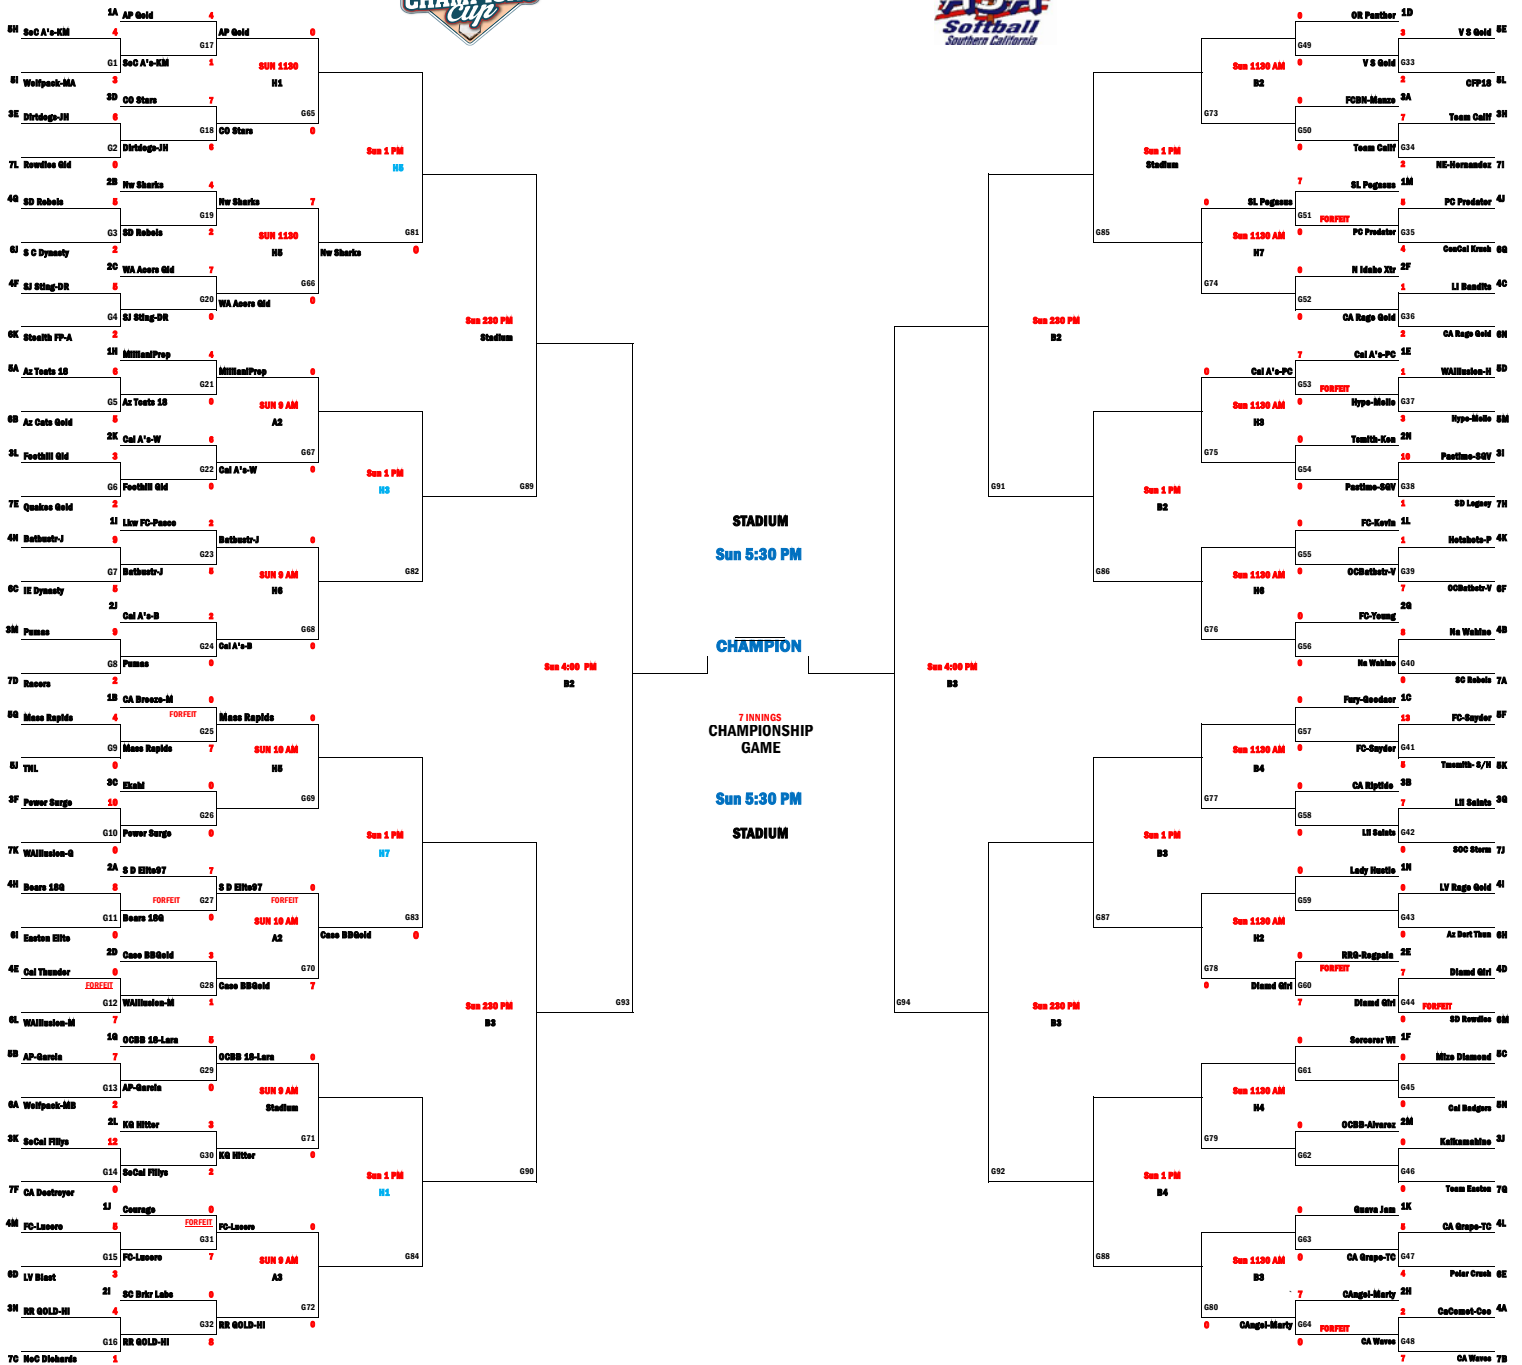

2015 18u/G CHAMPIONS CUP

Championship Bracket

REV 1 - 071815 REV 2 - 071815 REV 3 - 071915

- Game 1 Sat 8:00 AM Stadium
- Game 2 Sat 8:00 AM Harvard 1
- Game 3 Sat 8:00 AM Harvard 2
- Game 4 Sat 8:00 AM Harvard 3
- Game 5 Sat 8:00 AM Harvard 4
- Game 6 Sat 8:00 AM Harvard 6
- Game 7 Sat 8:00 AM Harvard 5
- Game 8 Sat 8:00 AM Harvard 7
- Game 9 Sat 10:00 AM Harvard 5
- Game 10 Sat 10:00 AM Harvard 7
- Game 11 Sat 8:00 AM Dally-Alton 2
- Game 12 Sat 8:00 AM Dally-Alton 3
- Game 13 Sat 8:00 AM Lower Peter
- Game 14 Sat 8:00 AM Barber 2
- Game 15 Sat 8:00 AM Barber 3
- Game 16 Sat 8:00 AM Barber 4

- Game 17 Sat 10:00 AM Stadium
- Game 18 Sat 10:00 AM Harvard 1
- Game 19 Sat 10:00 AM Harvard 2
- Game 20 Sat 10:00 AM Harvard 3
- Game 21 Sat 10:00 AM Harvard 4
- Game 22 Sat 10:00 AM Harvard 6
- Game 23 Sat 12:00 PM Harvard 5
- Game 24 Sat 12:00 PM Harvard 7
- Game 25 SUN 9:00 AM Harvard 5
- Game 26 SUN 9:00 AM Harvard 7
- Game 27 Sat 10:00 AM Dally-Alton 2
- Game 28 Sat 10:00 AM Dally-Alton 3
- Game 29 Sat 10:00 AM Lower Peter
- Game 30 Sat 10:00 AM Barber 2
- Game 31 Sat 10:00 AM Barber 3
- Game 32 Sat 10:00 AM Barber 4

- Game 33 Sat 12:00 PM Dally-Alton 2
- Game 34 Sat 12:00 PM Dally-Alton 3
- Game 35 Sat 12:00 PM Harvard 1
- Game 36 Sat 12:00 PM Harvard 2
- Game 37 Sat 12:00 PM Harvard 3
- Game 38 Sat 12:00 PM Harvard 4
- Game 39 Sat 12:00 PM Harvard 6
- Game 40 Sat 12:00 PM Harvard 7
- Game 41 Sat 12:00 PM Lower Peter
- Game 42 Sat 12:00 PM Barber 2
- Game 43 SUN 9:00 AM Harvard 1
- Game 44 SUN 9:00 AM Harvard 2
- Game 45 SUN 9:00 AM Harvard 3
- Game 46 SUN 9:00 AM Harvard 4
- Game 47 Sat 12:00 PM Barber 3
- Game 48 Sat 12:00 PM Barber 4

LEGEND: H - Harvard ; B - Barber ; S - Stadium (Barber) ; A - Dally-Alton ; LP - Lower Peter ; G = GAME (ie G24)